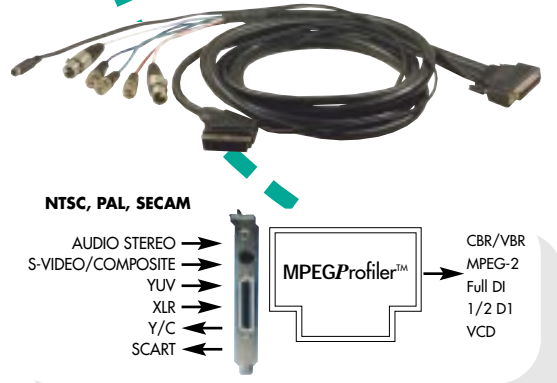

Designed by VITEC for professional applications, the MPEGProfiler™