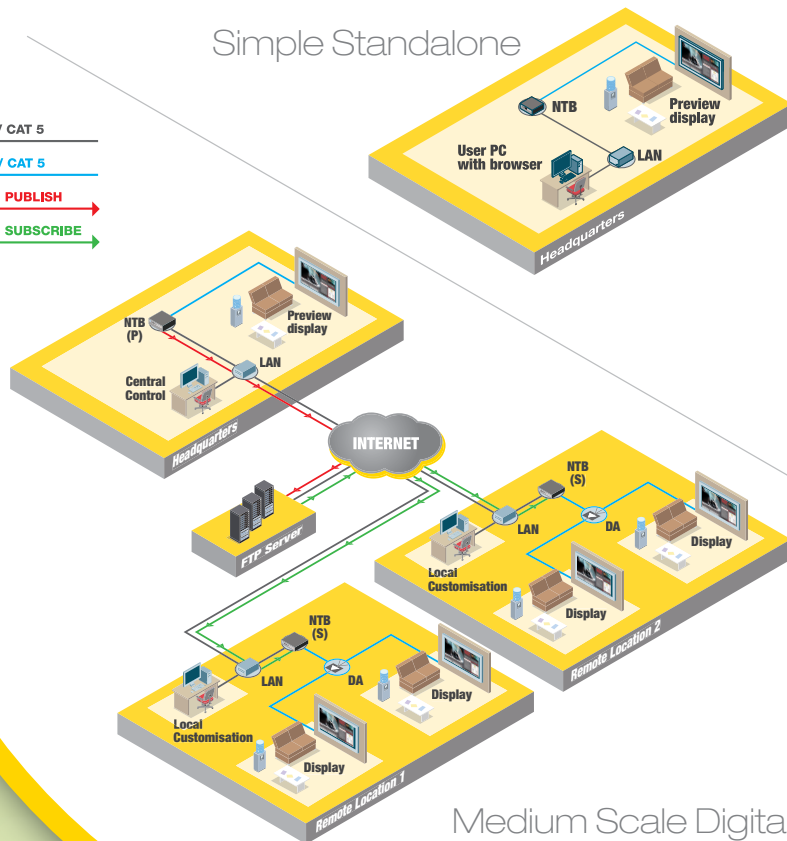

ONELAN NET-TOP-BOX

The NTB500 is ideally suited to environments which need multiple channels and screens, such as in retail or schools.

Any unit in the series combines with any other ONELAN NTB from the range to provide a cost effective solution for small to large networks.